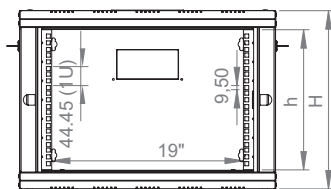

19" PROline Wall Mounting Cabinets

Width: 600 mm
Depth: 600 mm

Construction Drawings

Front view

Side view

Rear view

Top view

Bottom view

Exploded view

19" PROline Wall Mounting Cabinets

Width: 600 mm
Depth: 600 mm

Construction Drawings

Dimensions in width and height

Max / Min equipment mounting distance

Front door opening angle

19" PROline Series Wall Mounting Cabinets W=600 mm D=600 mm

*Product Number	Product Description	Size WxDxH mm	h Size in U	h in mm	**H mm, overall without feet and/or castor	*** Ah Wall Mounting h mm	Width Overall mm	Width Rail to Rail	Depth Overall mm	****Depth Shipping Cont. Rail to Rail mm	QTY IN PACKAGE	PACKING DIMENSIONS WxDxH mm	Standard NET Weight of Product kgs	Gross Weight of Product kgs
LN-PR07U6060-CC	7U 19" Wall Mounting Cabinet W=600 mm D=600 mm	600x600x418	7U	311	418	260	600	19"	600	400	1	650x650x480	18	21
LN-PR09U6060-CC	9U 19" Wall Mounting Cabinet W=600 mm D=600 mm	600x600x505	9U	400	505	349	600	19"	600	400	1	650x650x550	22	25
LN-PR12U6060-CC	12U 19" Wall Mounting Cabinet W=600 mm D=600 mm	600x600x640	12U	533	640	482	600	19"	600	400	1	650x650x690	28	31
LN-PR16U6060-CC	16U 19" Wall Mounting Cabinet W=600 mm D=600 mm	600x600x818	16U	711	818	660	600	19"	600	400	1	650x650x870	36	39,5
LN-PR20U6060-CC	20U 19" Wall Mounting Cabinet W=600 mm D=600 mm	600x600x996	20U	889	996	838	600	19"	600	400	1	650x650x1050	43	46,5

* CC= LG for Light Grey RAL 7035 & BL for Black RAL 9005 for customers to define while ordering.

** See overall height information without feet and or castor from drawings.

*** See Ah rear panel wall fixing height between holes for 7U, 9U, 12U, 16U, 20U on drawings and above chart, width is fixed 440 mm.