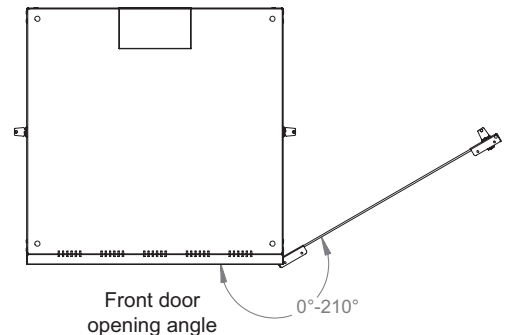

19" PROline Wall Mounting Cabinets

Width: 600 mm
Depth: 600 mm

Construction Drawings

Front view

Side view

Rear view

Top view

Bottom view

Exploded view

19" PROline Wall Mounting Cabinets

Width: 600 mm
Depth: 600 mm

Construction Drawings

Dimensions in width and height

Max / Min equipment mounting distance

Front door opening angle

19" PROline Series Wall Mounting Cabinets W=600 mm D=600 mm

*Product Number	Product Description	Size WxDxH mm	h Size in U	h in mm	**H mm, overall without feet and/or castor	*** Ah Wall Mounting h mm	Width Overall mm	Width Rail to Rail	Depth Overall mm	****Depth Shipping Cont. Rail to Rail mm	QTY IN PACKAGE	PACKING DIMENSIONS WxDxH mm	Standard NET Weight of Product kgs	Gross Weight of Product kgs
LN-PR07U6060-CC	7U 19" Wall Mounting Cabinet W=600 mm D=600 mm	600x600x418	7U	311	418	260	600	19"	600	400	1	650x650x480	18	21
LN-PR09U6060-CC	9U 19" Wall Mounting Cabinet W=600 mm D=600 mm	600x600x505	9U	400	505	349	600	19"	600	400	1	650x650x550	22	25
LN-PR12U6060-CC	12U 19" Wall Mounting Cabinet W=600 mm D=600 mm	600x600x640	12U	533	640	482	600	19"	600	400	1	650x650x690	28	31
LN-PR16U6060-CC	16U 19" Wall Mounting Cabinet W=600 mm D=600 mm	600x600x818	16U	711	818	660	600	19"	600	400	1	650x650x870	36	39,5
LN-PR20U6060-CC	20U 19" Wall Mounting Cabinet W=600 mm D=600 mm	600x600x996	20U	889	996	838	600	19"	600	400	1	650x650x1050	43	46,5

* CC= LG for Light Grey RAL 7035 & BL for Black RAL 9005 for customers to define while ordering.

** See overall height information without feet and or castor from drawings.

*** See Ah rear panel wall fixing height between holes for 7U, 9U, 12U, 16U, 20U on drawings and above chart, width is fixed 440 mm.