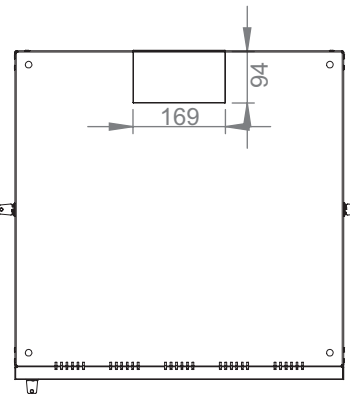

19" PROline Wall Mounting Cabinets

Width: 600 mm
Depth: 600 mm

Construction Drawings

Front view

Side view

Rear view

Top view

Bottom view

Exploded view

19" PROline Wall Mounting Cabinets

Width: 600 mm
Depth: 600 mm

Construction Drawings

Dimensions in width and height

Max / Min equipment mounting distance

Front door opening angle

19" PROline Series Wall Mounting Cabinets W=600 mm D=600 mm

*Product Number	Product Description	Size WxDxH mm	h Size in U	h in mm	**H mm, overall without feet and/or castor	*** Ah Wall Mounting h mm	Width Overall mm	Width Rail to Rail	Depth Overall mm	****Depth Shipping Cont. Rail to Rail mm	QTY IN PACKAGE	PACKING DIMENSIONS WxDxH mm	Standard NET Weight of Product kgs	Gross Weight of Product kgs
LN-PR07U6060-CC	7U 19" Wall Mounting Cabinet W=600 mm D=600 mm	600x600x418	7U	311	418	260	600	19"	600	400	1	650x650x480	18	21
LN-PR09U6060-CC	9U 19" Wall Mounting Cabinet W=600 mm D=600 mm	600x600x505	9U	400	505	349	600	19"	600	400	1	650x650x550	22	25
LN-PR12U6060-CC	12U 19" Wall Mounting Cabinet W=600 mm D=600 mm	600x600x640	12U	533	640	482	600	19"	600	400	1	650x650x690	28	31
LN-PR16U6060-CC	16U 19" Wall Mounting Cabinet W=600 mm D=600 mm	600x600x818	16U	711	818	660	600	19"	600	400	1	650x650x870	36	39,5
LN-PR20U6060-CC	20U 19" Wall Mounting Cabinet W=600 mm D=600 mm	600x600x996	20U	889	996	838	600	19"	600	400	1	650x650x1050	43	46,5

* CC= LG for Light Grey RAL 7035 & BL for Black RAL 9005 for customers to define while ordering.

** See overall height information without feet and or castor from drawings.

*** See Ah rear panel wall fixing height between holes for 7U, 9U, 12U, 16U, 20U on drawings and above chart, width is fixed 440 mm.