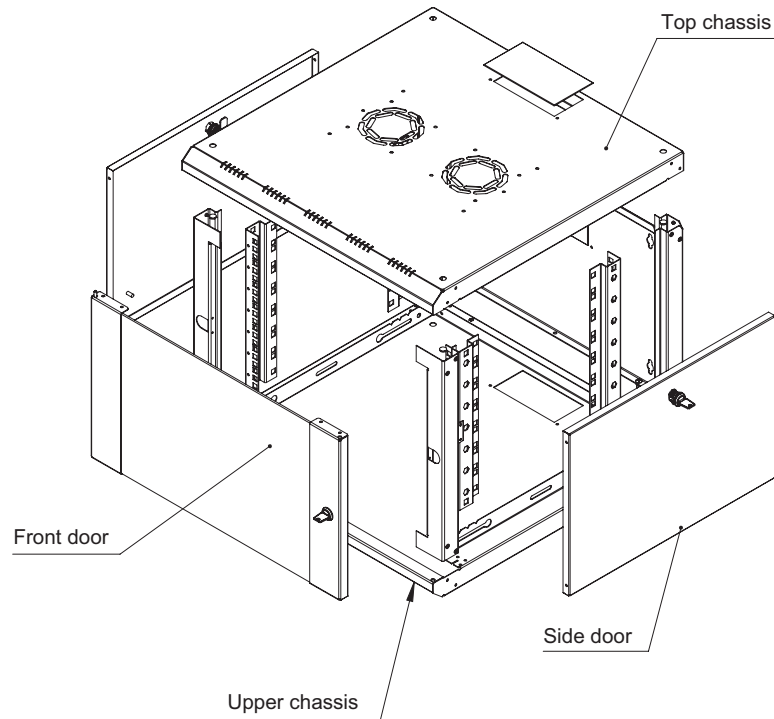

19" PROline Wall Mounting Cabinets

Width: 600 mm
Depth: 600 mm

Construction Drawings

Front view

Side view

Rear view

Top view

Bottom view

Exploded view

19" PROline Wall Mounting Cabinets

Width: 600 mm
Depth: 600 mm

Construction Drawings

Dimensions in width and height

Max / Min equipment mounting distance

Front door opening angle

19" PROline Series Wall Mounting Cabinets W=600 mm D=600 mm

*Product Number	Product Description	Size WxDxH mm	h Size in U	h in mm	**H mm, overall without feet and/or castor	*** Ah Wall Mounting h mm	Width Overall mm	Width Rail to Rail	Depth Overall mm	****Depth Shipping Cont. Rail to Rail mm	QTY IN PACKAGE	PACKING DIMENSIONS WxDxH mm	Standard NET Weight of Product kgs	Gross Weight of Product kgs
LN-PR07U6060-CC	7U 19" Wall Mounting Cabinet W=600 mm D=600 mm	600x600x418	7U	311	418	260	600	19"	600	400	1	650x650x480	18	21
LN-PR09U6060-CC	9U 19" Wall Mounting Cabinet W=600 mm D=600 mm	600x600x505	9U	400	505	349	600	19"	600	400	1	650x650x550	22	25
LN-PR12U6060-CC	12U 19" Wall Mounting Cabinet W=600 mm D=600 mm	600x600x640	12U	533	640	482	600	19"	600	400	1	650x650x690	28	31
LN-PR16U6060-CC	16U 19" Wall Mounting Cabinet W=600 mm D=600 mm	600x600x818	16U	711	818	660	600	19"	600	400	1	650x650x870	36	39,5
LN-PR20U6060-CC	20U 19" Wall Mounting Cabinet W=600 mm D=600 mm	600x600x996	20U	889	996	838	600	19"	600	400	1	650x650x1050	43	46,5

* CC= LG for Light Grey RAL 7035 & BL for Black RAL 9005 for customers to define while ordering.

** See overall height information without feet and or castor from drawings.

*** See Ah rear panel wall fixing height between holes for 7U, 9U, 12U, 16U, 20U on drawings and above chart, width is fixed 440 mm.