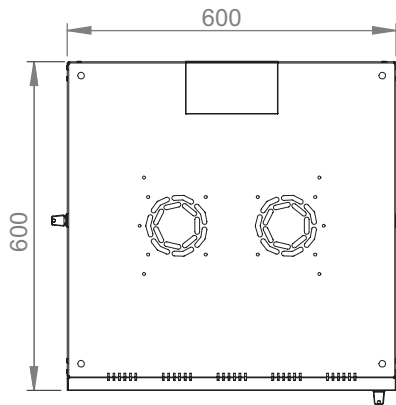

19" PROline Wall Mounting Cabinets

Width: 600 mm
Depth: 600 mm

Construction Drawings

Front view

Side view

Rear view

Top view

Bottom view

Exploded view

19" PROline Wall Mounting Cabinets

Width: 600 mm
Depth: 600 mm

Construction Drawings

Dimensions in width and height

Max / Min equipment mounting distance

Front door opening angle

19" PROline Series Wall Mounting Cabinets W=600 mm D=600 mm

*Product Number	Product Description	Size WxDxH mm	h Size in U	h in mm	**H mm, overall without feet and/or castor	*** Ah Wall Mounting h mm	Width Overall mm	Width Rail to Rail	Depth Overall mm	****Depth Shipping Cont. Rail to Rail mm	QTY IN PACKAGE	PACKING DIMENSIONS WxDxH mm	Standard NET Weight of Product kgs	Gross Weight of Product kgs
LN-PR07U6060-CC	7U 19" Wall Mounting Cabinet W=600 mm D=600 mm	600x600x418	7U	311	418	260	600	19"	600	400	1	650x650x480	18	21
LN-PR09U6060-CC	9U 19" Wall Mounting Cabinet W=600 mm D=600 mm	600x600x505	9U	400	505	349	600	19"	600	400	1	650x650x550	22	25
LN-PR12U6060-CC	12U 19" Wall Mounting Cabinet W=600 mm D=600 mm	600x600x640	12U	533	640	482	600	19"	600	400	1	650x650x690	28	31
LN-PR16U6060-CC	16U 19" Wall Mounting Cabinet W=600 mm D=600 mm	600x600x818	16U	711	818	660	600	19"	600	400	1	650x650x870	36	39,5
LN-PR20U6060-CC	20U 19" Wall Mounting Cabinet W=600 mm D=600 mm	600x600x996	20U	889	996	838	600	19"	600	400	1	650x650x1050	43	46,5

* CC= LG for Light Grey RAL 7035 & BL for Black RAL 9005 for customers to define while ordering.

** See overall height information without feet and or castor from drawings.

*** See Ah rear panel wall fixing height between holes for 7U, 9U, 12U, 16U, 20U on drawings and above chart, width is fixed 440 mm.