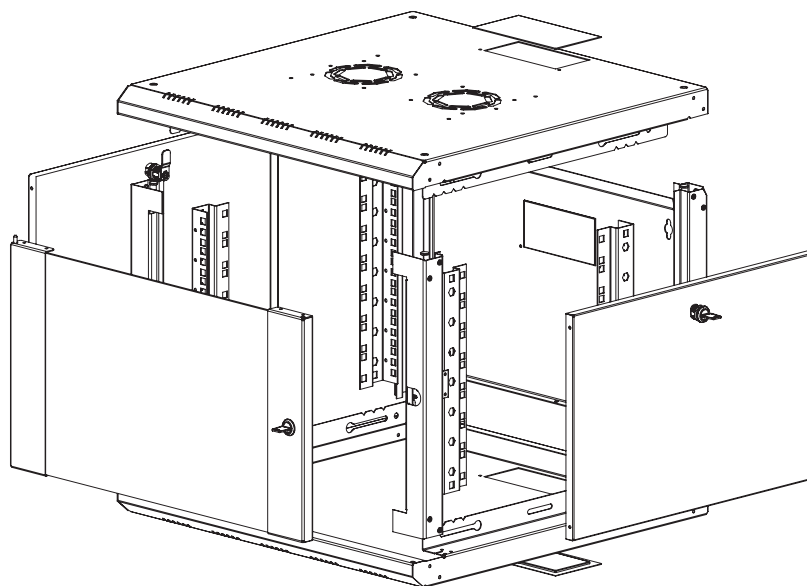

19" PROline Wall Mounting Cabinets

Width: 600 mm
Depth: 600 mm

Construction Drawings

Front view

Side view

Rear view

Top view

Bottom view

Exploded view

19" PROline Wall Mounting Cabinets

Width: 600 mm
Depth: 600 mm

Construction Drawings

Dimensions in width and height

Max / Min equipment mounting distance

Front door opening angle

19" PROline Series Wall Mounting Cabinets W=600 mm D=600 mm

*Product Number	Product Description	Size WxDxH mm	h Size in U	h in mm	**H mm, overall without feet and/or castor	*** Ah Wall Mounting h mm	Width Overall mm	Width Rail to Rail	Depth Overall mm	****Depth Shipping Cont. Rail to Rail mm	QTY IN PACKAGE	PACKING DIMENSIONS WxDxH mm	Standard NET Weight of Product kgs	Gross Weight of Product kgs
LN-PR07U6060-CC	7U 19" Wall Mounting Cabinet W=600 mm D=600 mm	600x600x418	7U	311	418	260	600	19"	600	400	1	650x650x480	18	21
LN-PR09U6060-CC	9U 19" Wall Mounting Cabinet W=600 mm D=600 mm	600x600x505	9U	400	505	349	600	19"	600	400	1	650x650x550	22	25
LN-PR12U6060-CC	12U 19" Wall Mounting Cabinet W=600 mm D=600 mm	600x600x640	12U	533	640	482	600	19"	600	400	1	650x650x690	28	31
LN-PR16U6060-CC	16U 19" Wall Mounting Cabinet W=600 mm D=600 mm	600x600x818	16U	711	818	660	600	19"	600	400	1	650x650x870	36	39,5
LN-PR20U6060-CC	20U 19" Wall Mounting Cabinet W=600 mm D=600 mm	600x600x996	20U	889	996	838	600	19"	600	400	1	650x650x1050	43	46,5

* CC= LG for Light Grey RAL 7035 & BL for Black RAL 9005 for customers to define while ordering.

** See overall height information without feet and or castor from drawings.

*** See Ah rear panel wall fixing height between holes for 7U, 9U, 12U, 16U, 20U on drawings and above chart, width is fixed 440 mm.