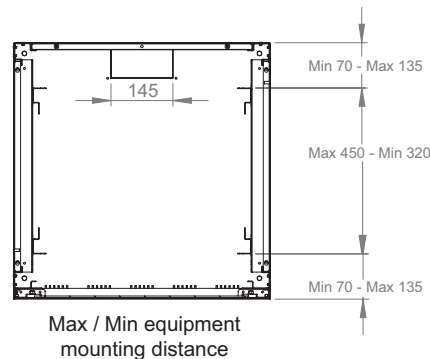

19" PROline Wall Mounting Cabinets

Width: 600 mm
Depth: 600 mm

Construction Drawings

Front view

Side view

Rear view

Top view

Bottom view

Exploded view

19" PROline Wall Mounting Cabinets

Width: 600 mm
Depth: 600 mm

Construction Drawings

Dimensions in width and height

Max / Min equipment mounting distance

Front door opening angle

19" PROline Series Wall Mounting Cabinets W=600 mm D=600 mm

*Product Number	Product Description	Size WxDxH mm	h Size in U	h in mm	**H mm, overall without feet and/or castor	*** Ah Wall Mounting h mm	Width Overall mm	Width Rail to Rail	Depth Overall mm	****Depth Shipping Cont. Rail to Rail mm	QTY IN PACKAGE	PACKING DIMENSIONS WxDxH mm	Standard NET Weight of Product kgs	Gross Weight of Product kgs
LN-PR07U6060-CC	7U 19" Wall Mounting Cabinet W=600 mm D=600 mm	600x600x418	7U	311	418	260	600	19"	600	400	1	650x650x480	18	21
LN-PR09U6060-CC	9U 19" Wall Mounting Cabinet W=600 mm D=600 mm	600x600x505	9U	400	505	349	600	19"	600	400	1	650x650x550	22	25
LN-PR12U6060-CC	12U 19" Wall Mounting Cabinet W=600 mm D=600 mm	600x600x640	12U	533	640	482	600	19"	600	400	1	650x650x690	28	31
LN-PR16U6060-CC	16U 19" Wall Mounting Cabinet W=600 mm D=600 mm	600x600x818	16U	711	818	660	600	19"	600	400	1	650x650x870	36	39,5
LN-PR20U6060-CC	20U 19" Wall Mounting Cabinet W=600 mm D=600 mm	600x600x996	20U	889	996	838	600	19"	600	400	1	650x650x1050	43	46,5

* CC= LG for Light Grey RAL 7035 & BL for Black RAL 9005 for customers to define while ordering.

** See overall height information without feet and or castor from drawings.

*** See Ah rear panel wall fixing height between holes for 7U, 9U, 12U, 16U, 20U on drawings and above chart, width is fixed 440 mm.