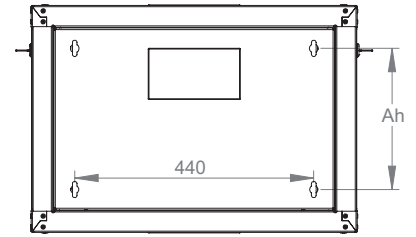

19" PROline Wall Mounting Cabinets

Width: 600 mm
Depth: 600 mm

Construction Drawings

Front view

Side view

Rear view

Top view

Bottom view

Exploded view

19" PROline Wall Mounting Cabinets

Width: 600 mm
Depth: 600 mm

Construction Drawings

Dimensions in width and height

Max / Min equipment mounting distance

Front door opening angle

19" PROline Series Wall Mounting Cabinets W=600 mm D=600 mm

*Product Number	Product Description	Size WxDxH mm	h Size in U	h in mm	**H mm, overall without feet and/or castor	*** Ah Wall Mounting h mm	Width Overall mm	Width Rail to Rail	Depth Overall mm	****Depth Shipping Cont. Rail to Rail mm	QTY IN PACKAGE	PACKING DIMENSIONS WxDxH mm	Standard NET Weight of Product kgs	Gross Weight of Product kgs
LN-PR07U6060-CC	7U 19" Wall Mounting Cabinet W=600 mm D=600 mm	600x600x418	7U	311	418	260	600	19"	600	400	1	650x650x480	18	21
LN-PR09U6060-CC	9U 19" Wall Mounting Cabinet W=600 mm D=600 mm	600x600x505	9U	400	505	349	600	19"	600	400	1	650x650x550	22	25
LN-PR12U6060-CC	12U 19" Wall Mounting Cabinet W=600 mm D=600 mm	600x600x640	12U	533	640	482	600	19"	600	400	1	650x650x690	28	31
LN-PR16U6060-CC	16U 19" Wall Mounting Cabinet W=600 mm D=600 mm	600x600x818	16U	711	818	660	600	19"	600	400	1	650x650x870	36	39,5
LN-PR20U6060-CC	20U 19" Wall Mounting Cabinet W=600 mm D=600 mm	600x600x996	20U	889	996	838	600	19"	600	400	1	650x650x1050	43	46,5

* CC= LG for Light Grey RAL 7035 & BL for Black RAL 9005 for customers to define while ordering.

** See overall height information without feet and or castor from drawings.

*** See Ah rear panel wall fixing height between holes for 7U, 9U, 12U, 16U, 20U on drawings and above chart, width is fixed 440 mm.